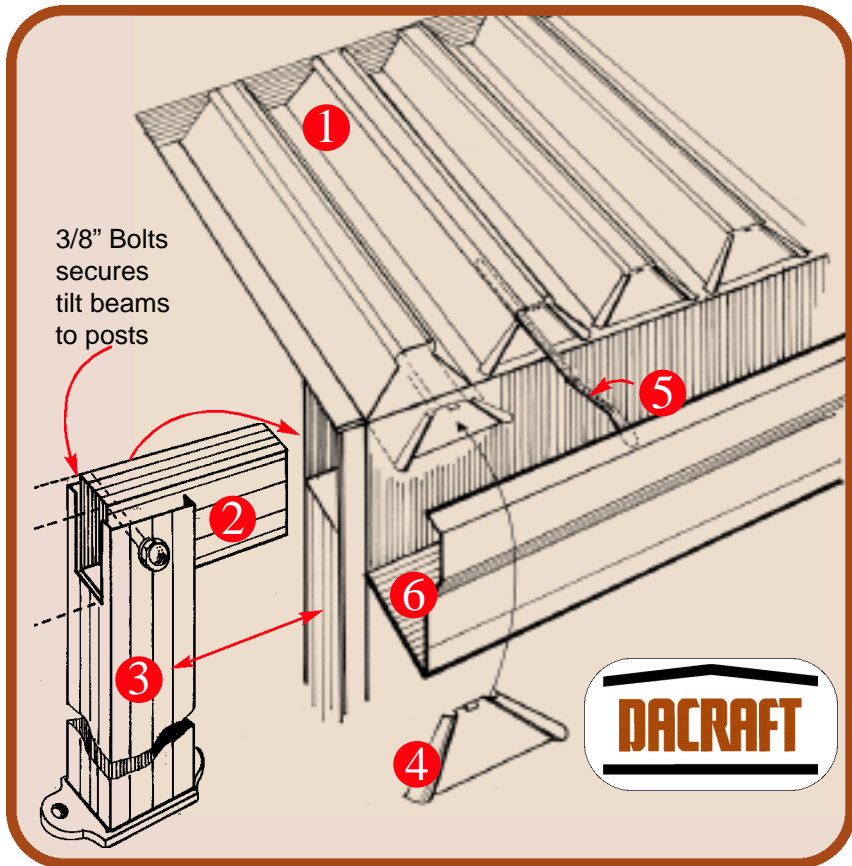

NEW ACCESSIBLE
W-Panel System

DACRAFT

**PATIO COVERS
& CAR PORTS**

Advanced Technology in aluminum products for your home

For the dealer or factory direct representative in your area call

1•800•322•7238

- 1** 12" W-Pan has fewer seams, is faster to install and provides even footage
- 2** 2" x 4" extruded tilt beam of commercial quality extra heavy duty aluminum
- 3** Commercial quality 3" x 3" extruded aluminum fluted post.
- 4** Dacraft patented end caps eliminates habitat for birds and other pests
- 5** Die stamped aluminum rod creates a super strength support for gutter
- 6** Large 6" step face gutter allows easy access for cleaning.