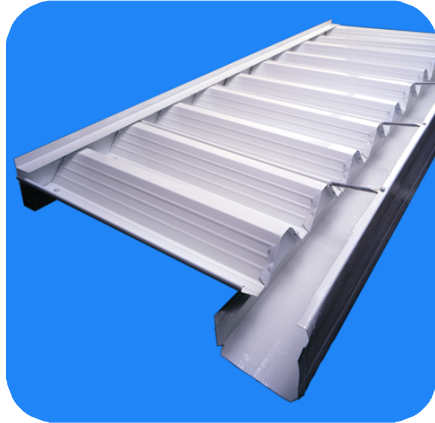

Exclusively from

DACRAFT

The **ACCESSIBLE W-PANEL**
Patio Cover • Car Port System

Out dated systems, such as this, allow debris to accumulate and are very difficult to clean.

Open spaces provided by the systems from Dacraft are easy to clean and provide no habitat for nesting birds and other pests.

**At last ...
a patio cover
you can easily
keep clean**

DACRAFT MFG INC
P.O. BOX 147
MIAMISBURG, OH 45343

NEW from **DACRAFT**

A Patio Cover
Carport Construction
System that's

- Easy to clean
- Easy to keep clean
- Helps eliminate habitats for nesting birds and other pests
- Made of heavy gauge all aluminum components for extra long life and virtually maintenance free.

NEW ACCESSIBLE
W-Panel System

DACRAFT

**PATIO COVERS
& CAR PORTS**

Advanced Technology in aluminum products for your home

For the dealer or factory direct representative in your area call

1•800•322•7238

- 1** 12" W-Pan has fewer seams, is faster to install and provides even footage
- 2** 2" x 4" extruded tilt beam of commercial quality extra heavy duty aluminum
- 3** Commercial quality 3" x 3" extruded aluminum fluted post.
- 4** Dacraft patented end caps eliminates habitat for birds and other pests
- 5** Die stamped aluminum rod creates a super strength support for gutter
- 6** Large 6" step face gutter allows easy access for cleaning.