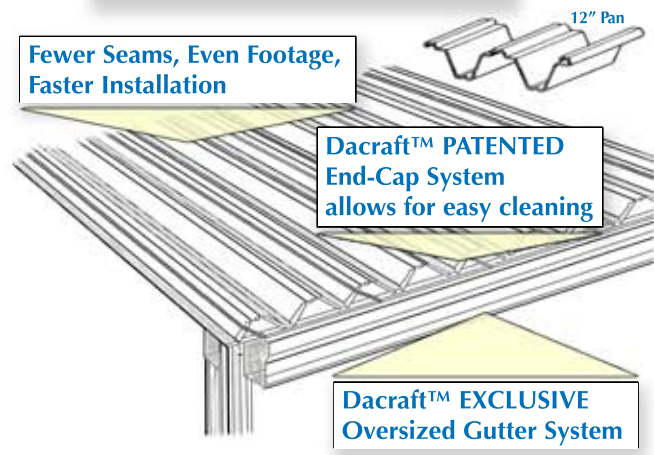

RADIUSED

Perfect for solving low-clearance issues above doors, Dacraft's™ True-Arch Radiused Cover has a smooth, attractive ceiling, an EASY-TO-CLEAN gutter system, and offers more privacy than similar units. AND it's great-looking!

1-800-DACRAFT
(322-7238)

www.dacraft.com

Patio Covers

PRODUCT INFORMATION

3" FLAT PANEL

W-PANEL

COVERS AVAILABLE IN WHITE, CLAY & ALMOND ~ GUTTER SYSTEMS AVAILABLE IN 7 MATCHING DECORATOR COLORS

RADIUSED