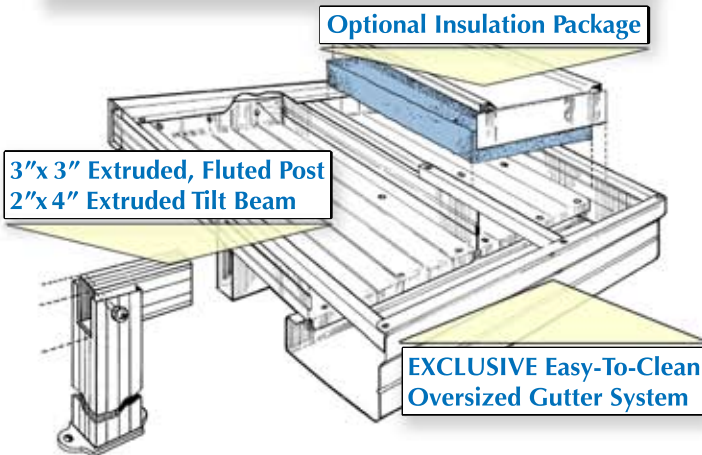

RADIUSED

Perfect for solving low-clearance issues above doors, Dacraft's™ True-Arch Radiused Cover has a smooth, attractive ceiling, an EASY-TO-CLEAN gutter system, and offers more privacy than similar units. AND it's great-looking!

1-800-DACRAFT
(322-7238)

www.dacraft.com

Patio Covers

PRODUCT INFORMATION

3" FLAT PANEL

W-PANEL

COVERS AVAILABLE IN WHITE, CLAY & ALMOND ~ GUTTER SYSTEMS AVAILABLE IN 7 MATCHING DECORATOR COLORS

RADIUSED